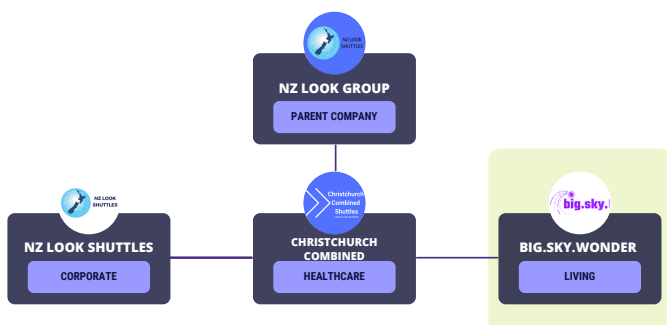

NZ LOOK SHUTTLES

NZ Look Group

WHAT WE DO

WWW.NZLOOKSHUTTLES.CO.NZ

Your tailored approach to moving people.

24 hours a day, 7 days a week, 365 days a year.

- Airport transfers
- Group transfers
- Point-to-point transfers

NZ Look Shuttles gives travelers the opportunity to experience a premium service when moving for business, tourism, education or sport.

Christchurch Combined Shuttles is a specialist healthcare transfer service. Helping those moving for regular healthcare needs, and in times of crisis.

Big.Sky.Wonder is your doorway to Creative Tourism.
launching soon

NZ Look Group

QUALITY

WWW.NZLOOKSHUTTLES.CO.NZ

You are our priority.

Keeping our team safe, keeps your people safe.

- Human Resources team
- Work Health & Safety support
- Compliance